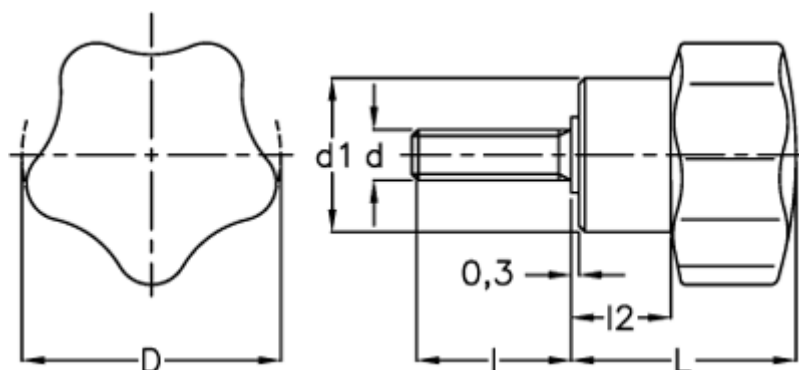

Data Sheet

Article number: 2302066484

Description: E+G Lobe knob
VC.192/50 p-M8x30

Measures

D = 50

d1 = 25

d 6g = M8

l = 30

L = 33

l2 = 14